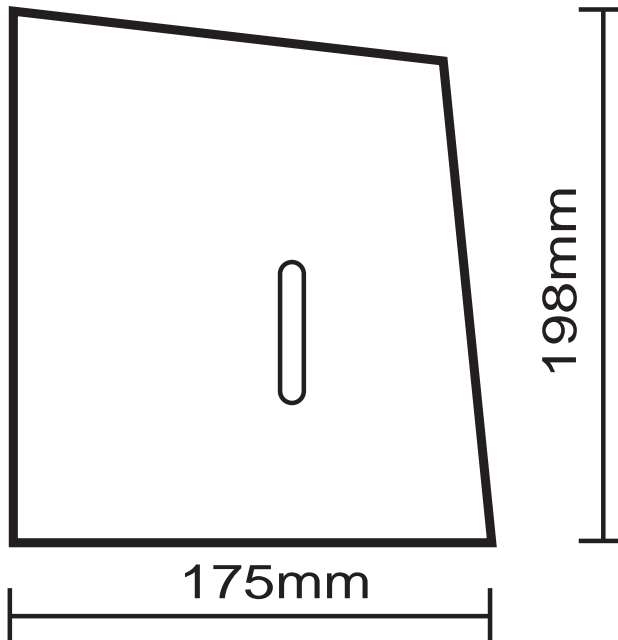

Code: 4917 Large Roll Dispenser

525mm

Suits WYPALL® X50 codes 4193, 4197.