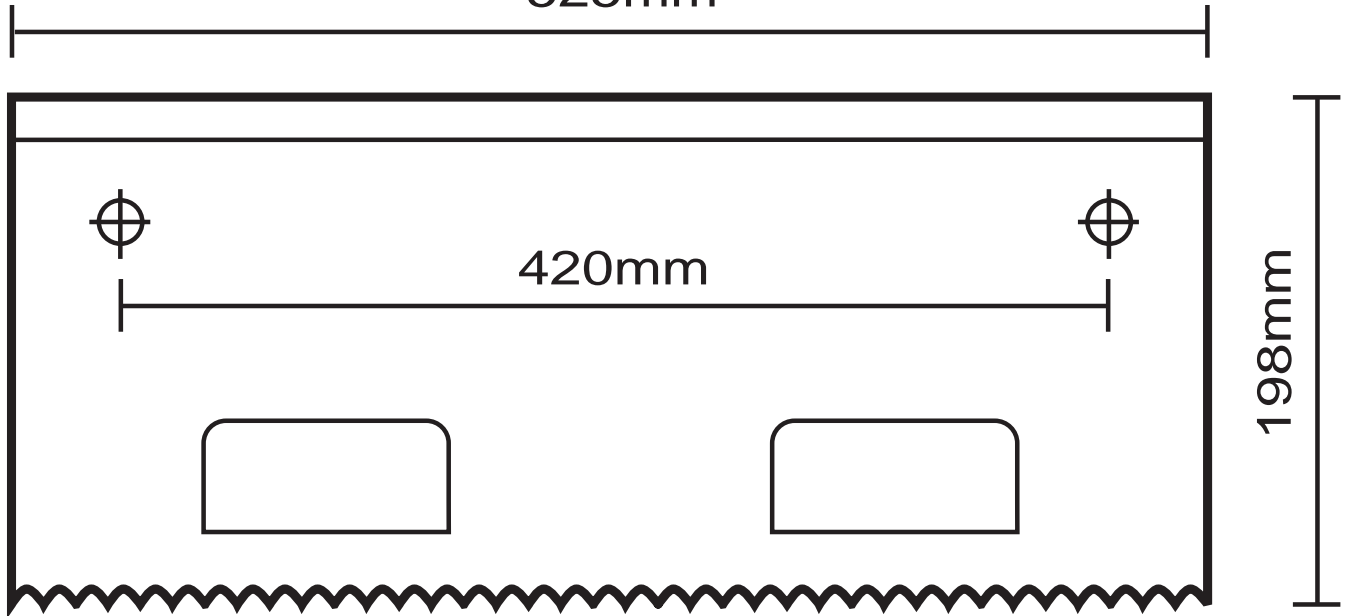

Code: 4917 Large Roll Dispenser

525mm

Suits WYPALL® X50 codes 4193, 4197.