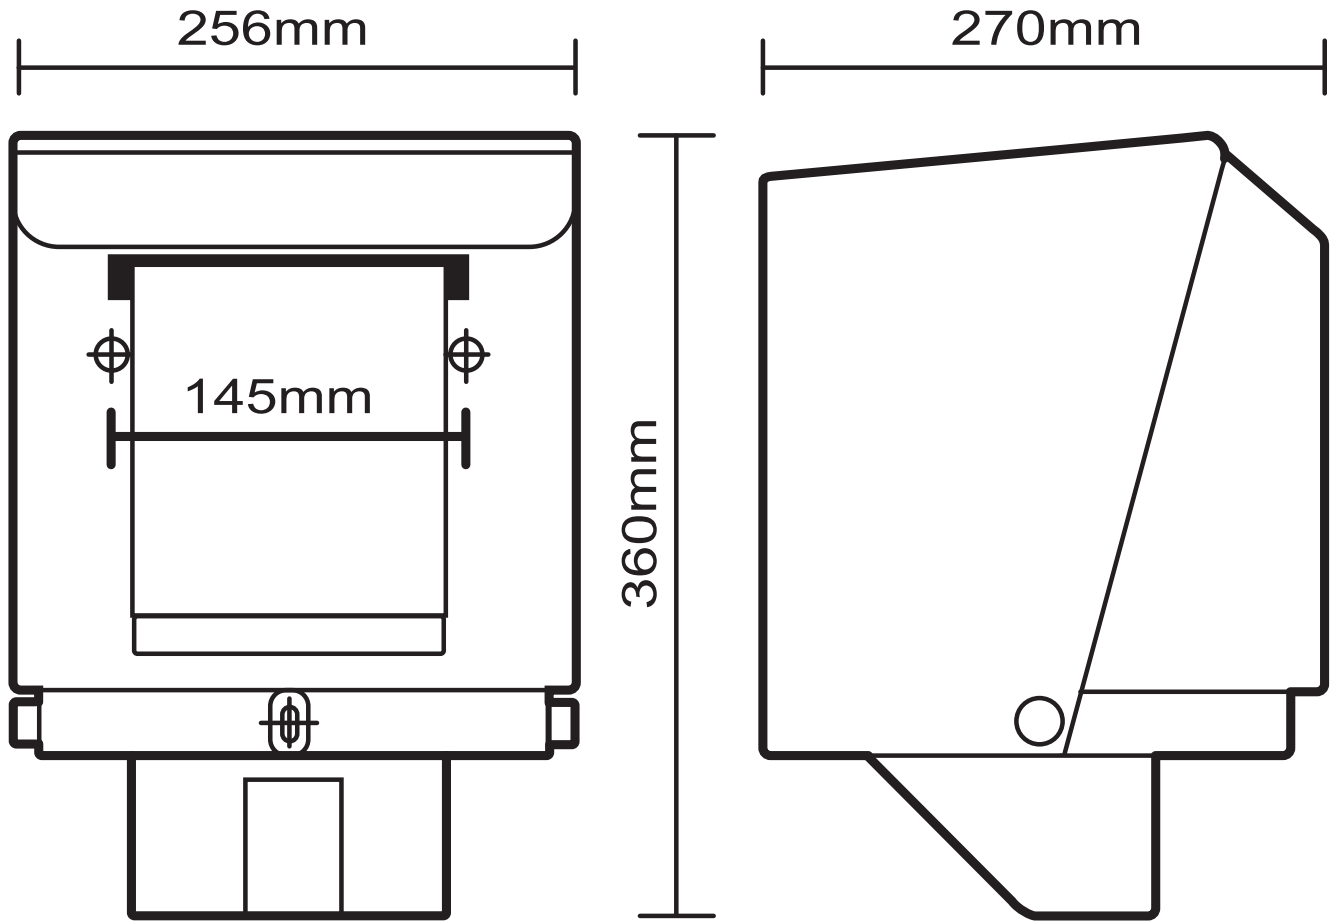

# Code: 4940 Centrefeed Dispenser

Suits WYPALL\* codes 94120, 94121, 94122, 94124, 4178.