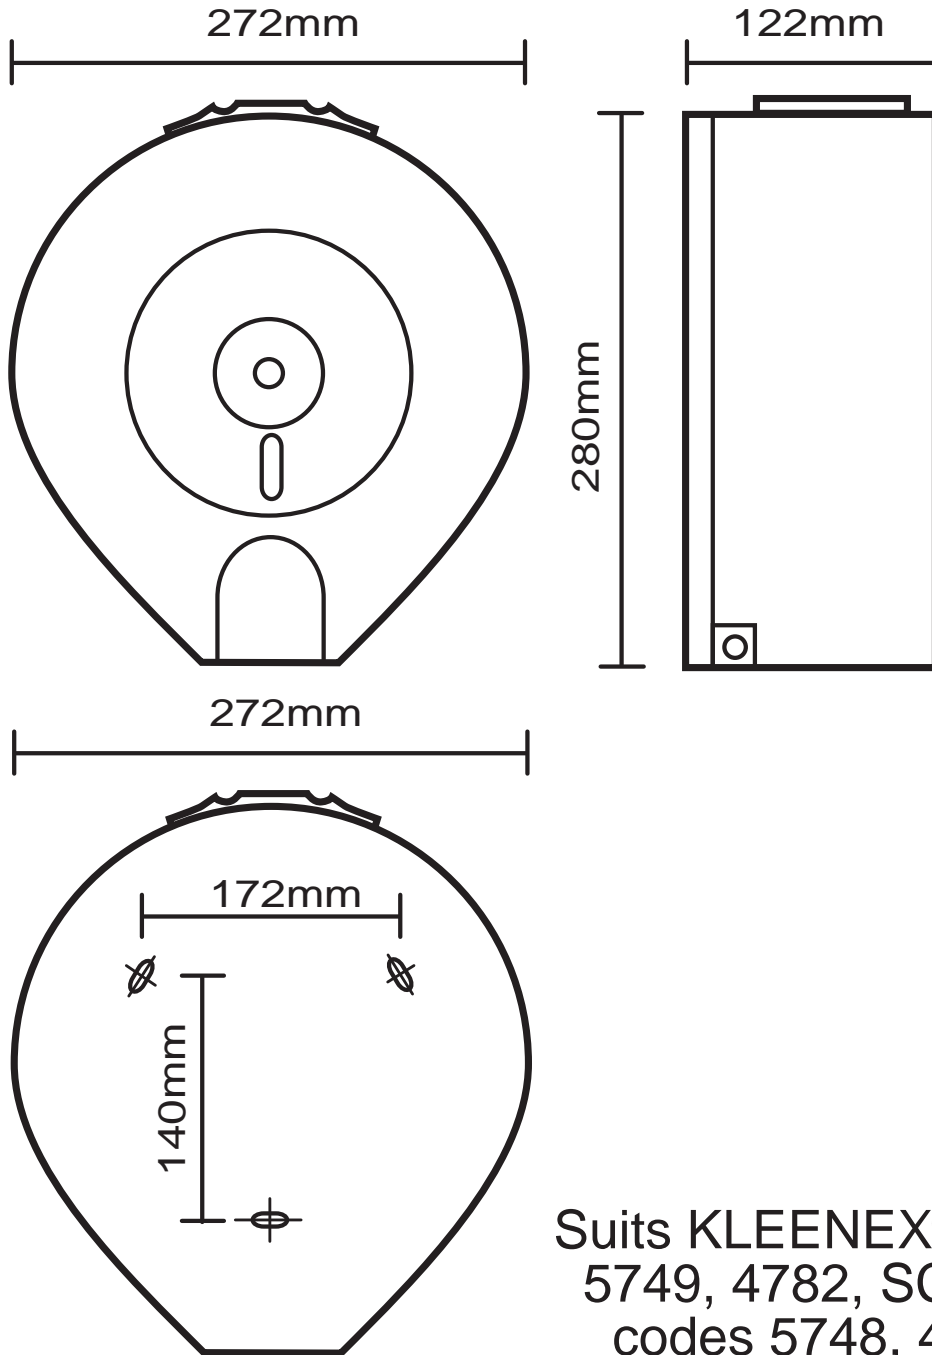

Code: 4971 Jumbo Roll Dispenser

Suits KLEENEX® codes 5749, 4782, SCOTT® codes 5748, 4781.